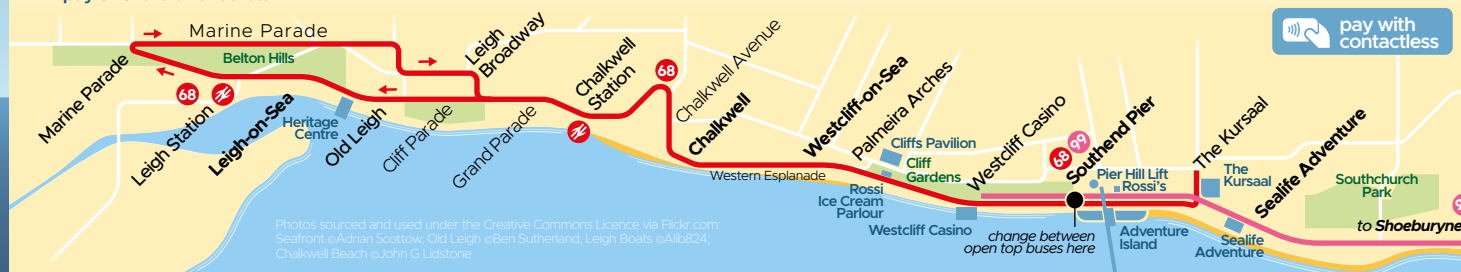

Fun for all the family on Seaside Service

68

Fabulous open top bus rides for

Southend Seafront

Westcliff-on-Sea

Chalkwell Beach

Leigh-on-Sea

bus times for summer 2024

from **Ensignbus**

Seaside Service 68

Fabulous open top bus rides for

fantastic fares...

	adult	5-15
single	£3	£2
return	£5	£3

local fares also available

best value...
ride all day
on the 68

£6.50 adult	£4 5-15

NEW
£18
group*

*up to 4 people
max 2 adults

or ride on **all open top 68 & 99 buses all day**

£9.50 adult	£6.50 5-15

NEW
£26
group*

turn over for
open top 99
bus times
& map

Concession pass holders
pay 5-15 fare on all tickets

Southend Pier & Seafront

- Southend Pier Adventure Island
- Westcliff Palmeria Arches *for cafes*
- Chalkwell Shelter
- Chalkwell rail station
- Leigh-on-Sea The Ship *for Old Leigh*
- Leigh-on-Sea rail station
- Leigh-on-Sea Marine Parade
- Leigh-on-Sea Post Office
- Leigh-on-Sea Broadway
- Chalkwell rail station
- Chalkwell Shelter
- Westcliff Palmeria Arches *for cafes*
- Southend Pier Pier Hill Lift
- The Kursaal Southchurch Avenue
- Southend Pier Adventure Island

Westcliff-on-Sea

	1000	1030
	1004	1034
	1008	1038
	1011	1041
	1015	1045
SB	0921	0951
SB	1021	1051
	0925	0955
	1025	1055
	0930	1000
	1030	1100
	0933	1003
	1033	1103
	0936	1006
	1036	1106
	0939	1009
	1039	1109
	0942	1012
	1042	1112
	0946	1016
	1046	1116
	0951	1021
	1051	1121
	0956	1026
	1056	1126

Chalkwell Beach

	00	30
	04	34
	08	38
	11	41
	15	45
	21	51
	25	55
	30	00
	33	03
	36	06
	39	09
	42	12
	46	16
	51	21
	56	26

Leigh-on-Sea

	1700	1730	1800	1830
	1704	1734	1804	1834
	1708	1738	1808	1838
	1711	1741	1811	1841
	1715	1745	1815	1845
	1721	1751	1818	1848
	1725	1755	SB	SB
	1730	1800		
	1733	1803		
	1736	1806		
	1739	1809		
	1742	1812		
	1746	1816		
	1751	1821		
	1756	1826		

then at the same minutes past every hour

until

• buses arrive 3 mins earlier

yellow journeys run every day that the service is operating - see dates below